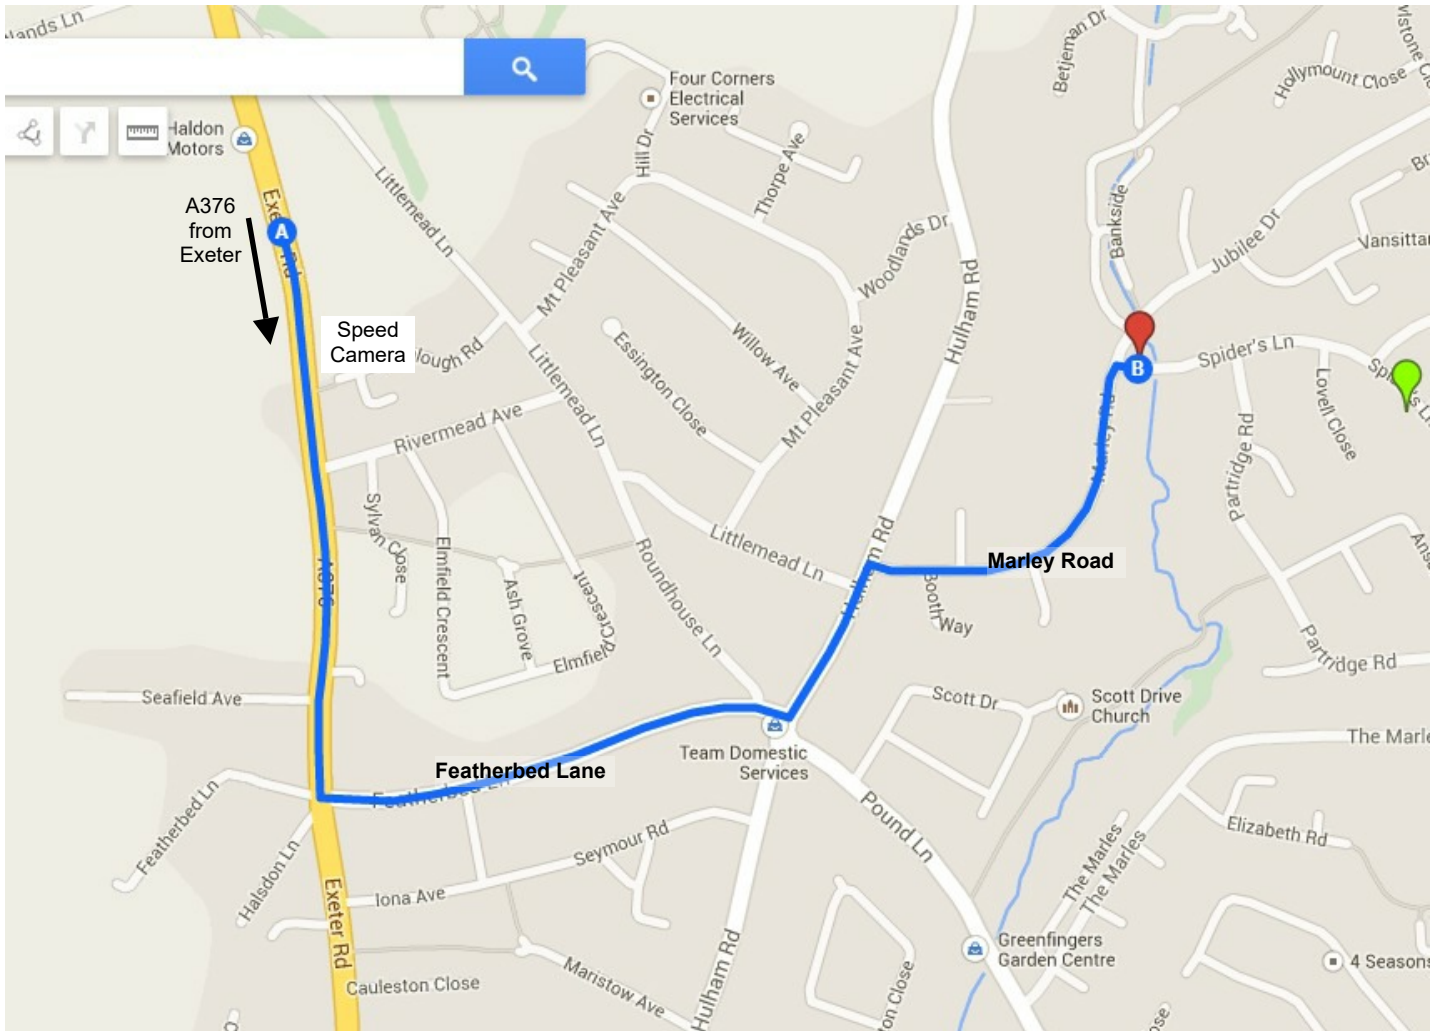

CR2EE Store
Acorn Kindergarten,
Spiders Lane,
Exmouth
EX8 5DS

christian
response
to
eastern
europe

Reg Charity: 1062623

Route from Exeter

Driving into Exmouth from Exeter on A376

Proceed past the speed camera and Rivermead Avenue on your left

At the top of the next hill turn left into Featherbed Lane

Proceed to the end of Featherbed Lane and turn left into Hulham Road, t

Then right into Marley Road

Follow Marley Road around - Spiders Lane is third road on the right

Acorn Kindergarten is the 1st entrance on the left in Spiders Lane

www.cr2ee.org.uk
07768 408538